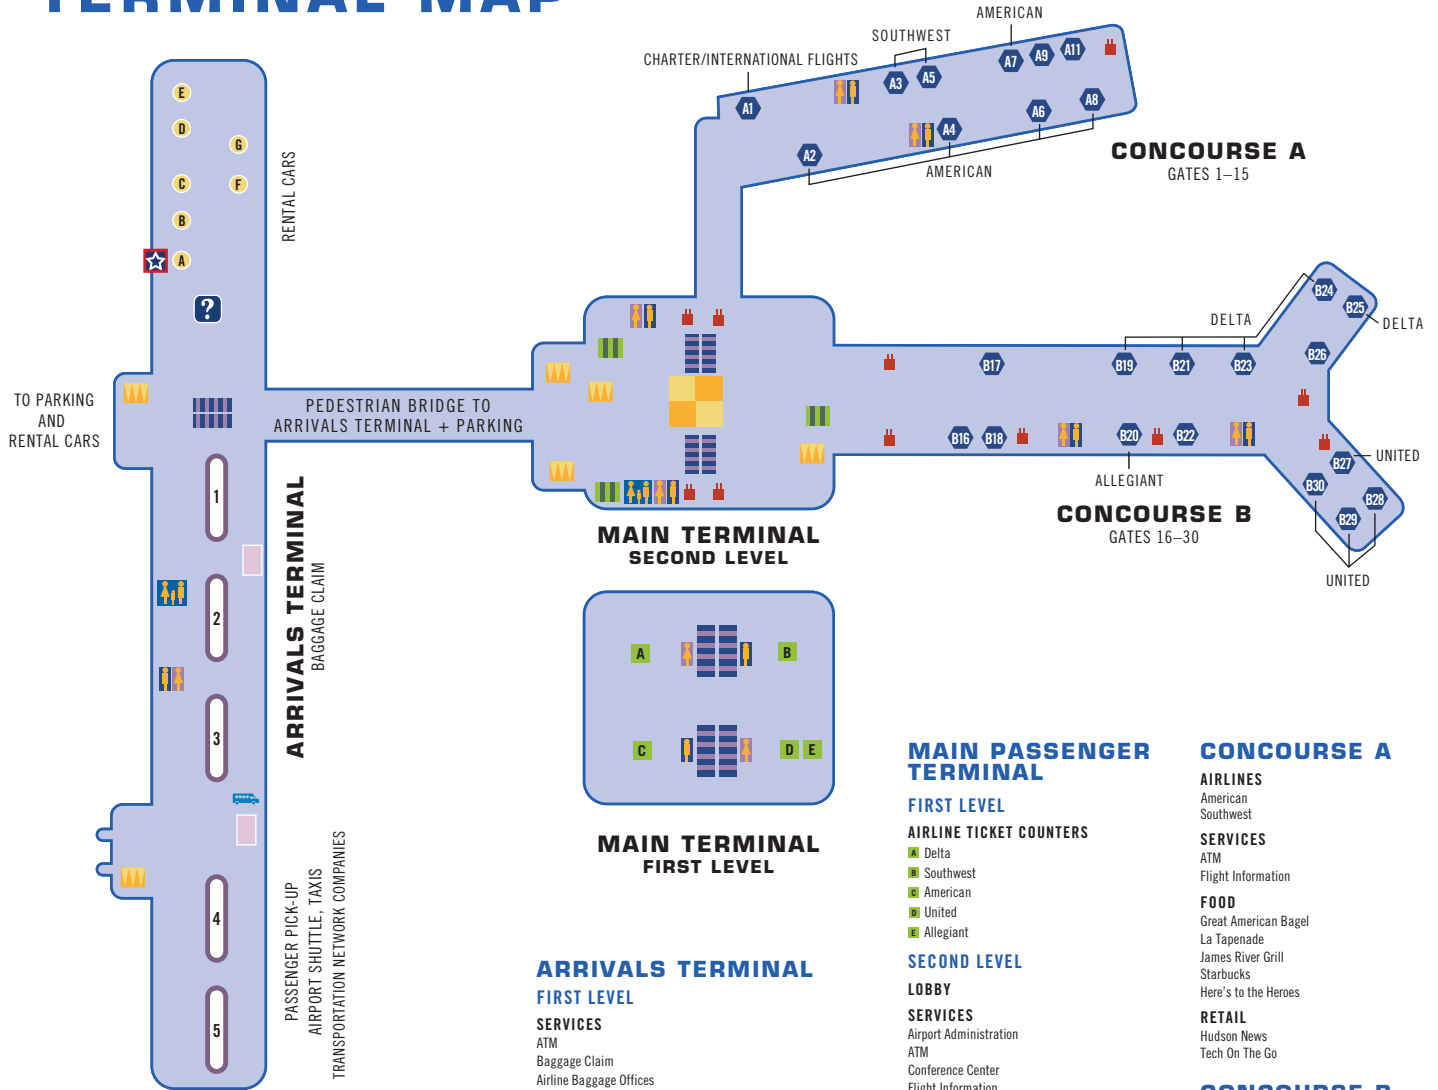

TERMINAL MAP

LEGEND

	AIRLINE COUNTER
	BAGGAGE
	OVERSIZED BAGGAGE
	CHARGING STATION
	ELEVATOR
	ESCALATOR
	GATES
	INFORMATION CENTER
	RENTAL CARS
	RESTROOMS
	FAMILY RESTROOMS
	STAIRS

ARRIVALS TERMINAL

- ### FIRST LEVEL
- SERVICES**
ATM
Baggage Claim
Airline Baggage Offices
Flight Information
Information Center
- CAR RENTAL**
A Avis
B Hertz
C Enterprise
D Budget
E Alamo
F National
G Dollar
H Thrifty
- SHUTTLE**
 James River Transportation
- TAXI**
TRANSPORTATION NETWORK COMPANIES
- ### SECOND LEVEL
- USO Welcome Center
Airport Parking Office
TSA Administration

MAIN PASSENGER TERMINAL

- ### FIRST LEVEL
- AIRLINE TICKET COUNTERS**
 Delta
 Southwest
 American
 United
 Allegiant
- ### SECOND LEVEL
- LOBBY**
- SERVICES**
Airport Administration
ATM
Conference Center
Flight Information
Foreign Currency Exchange
Mailbox
- FOOD**
Starbucks
Burger King
The Local @ ORF
- RETAIL**
Discover Hampton Roads
KidsWorks
Hudson News
Tech On The Go
\$10 Boutique
- ### LOWER LEVEL
- Airport Police Department
TTY Phone for the Hearing Impaired

CONCOURSE A

- AIRLINES**
American
Southwest
- SERVICES**
ATM
Flight Information
- FOOD**
Great American Bagel
La Tapenade
James River Grill
Starbucks
Here's to the Heroes
- RETAIL**
Hudson News
Tech On The Go

CONCOURSE B

- AIRLINES**
Allegiant
Delta
United
- SERVICES**
ATM
Flight Information
- FOOD**
Starbucks
La Tapenade
Back Bay Bistro
- RETAIL**
Hudson News
\$10 Boutique